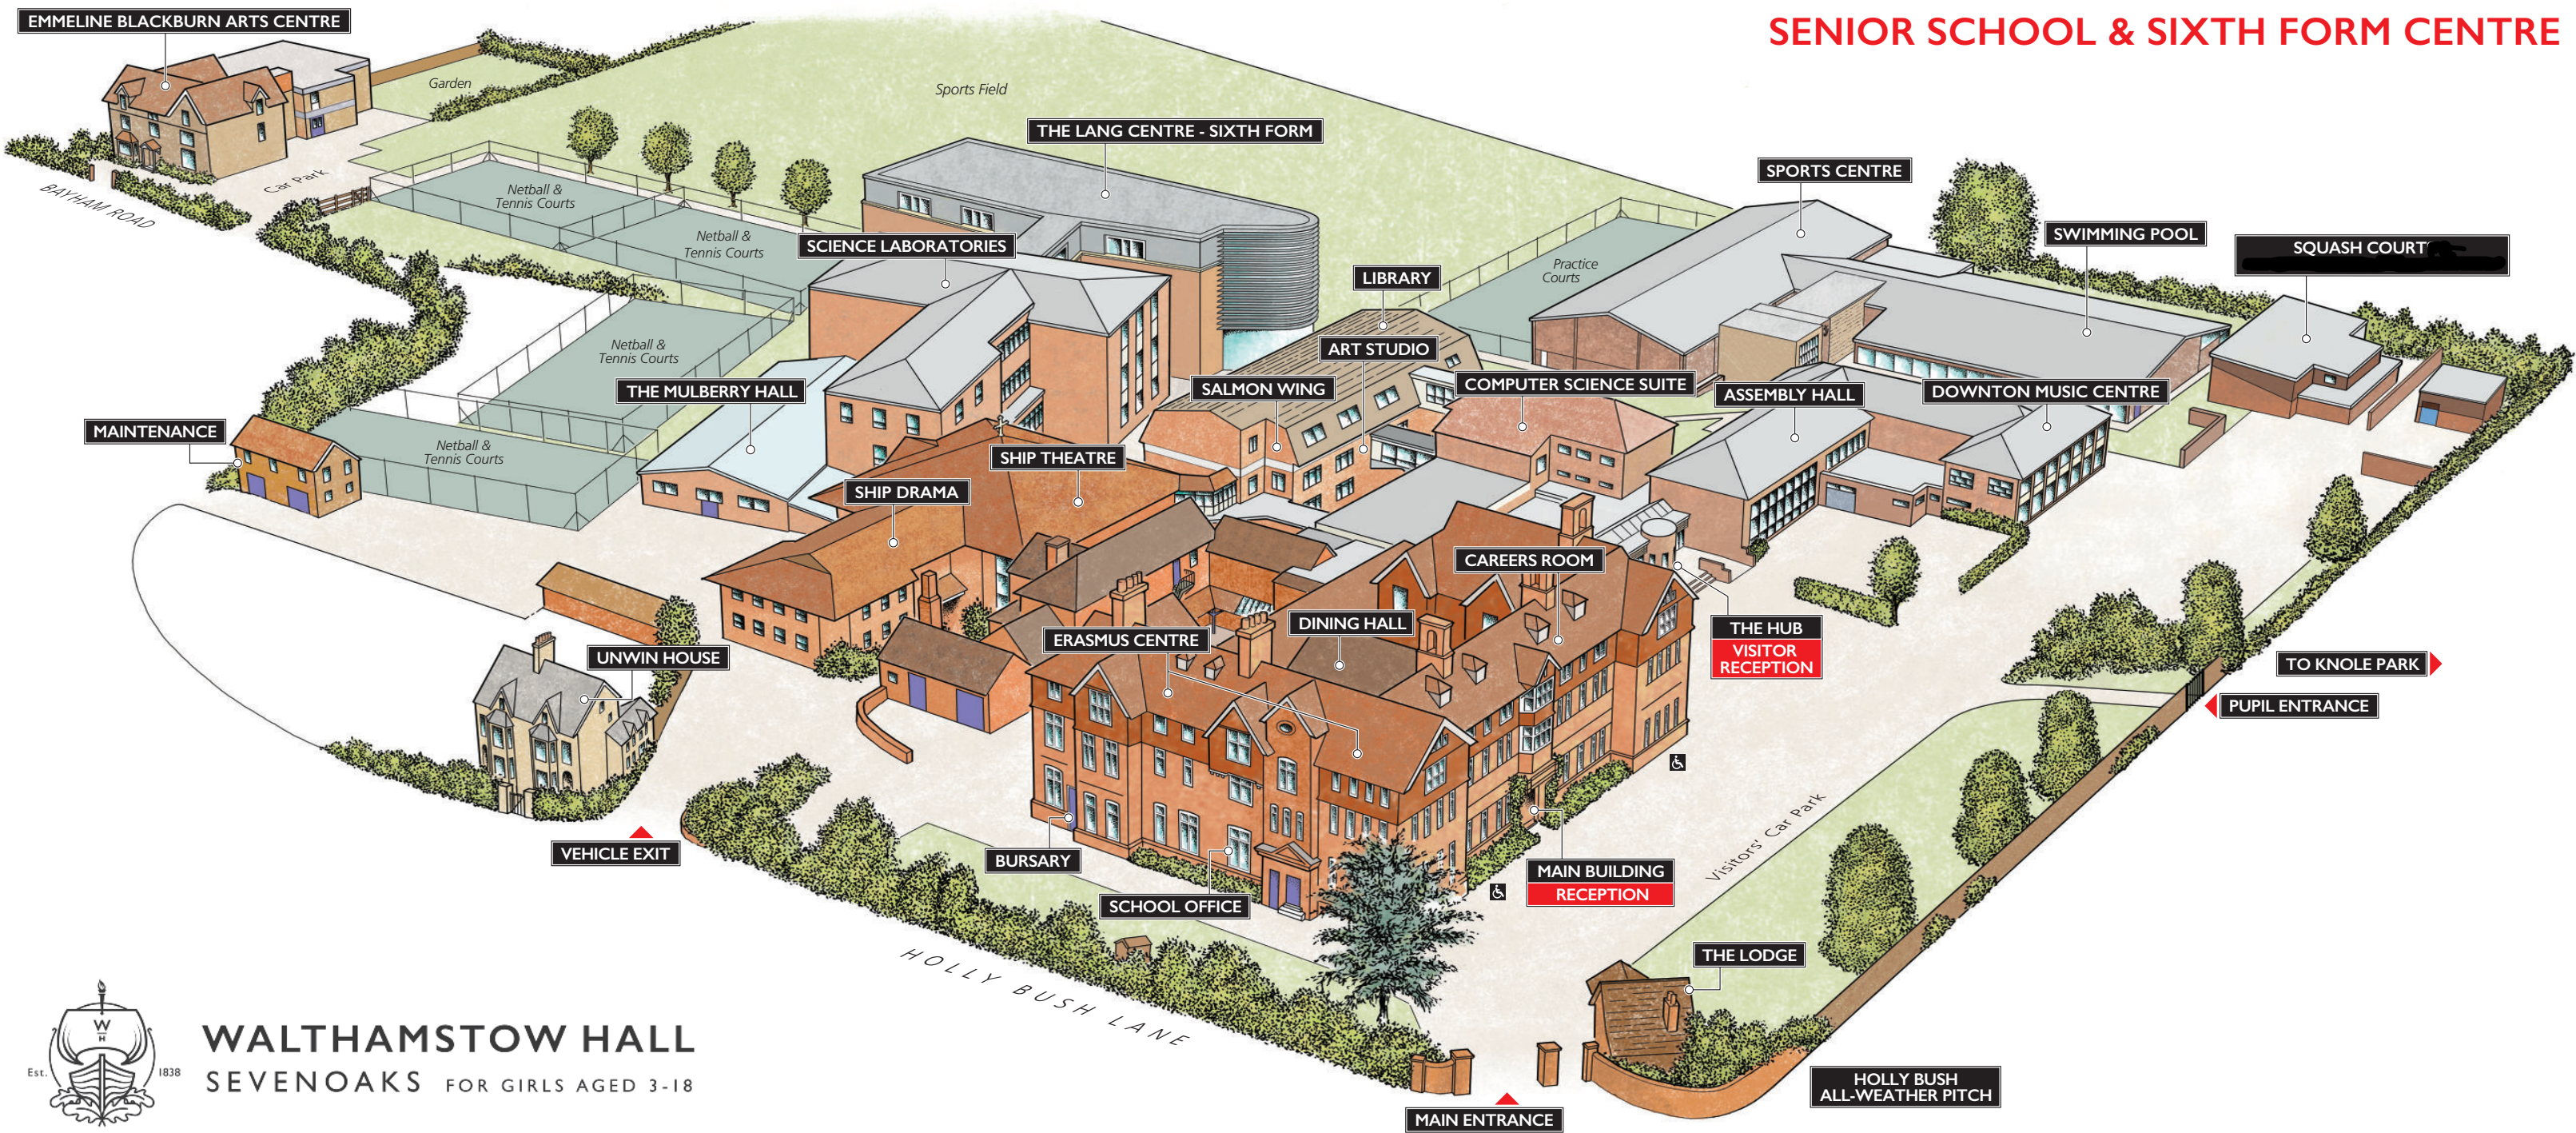

SENIOR SCHOOL & SIXTH FORM CENTRE

WALTHAMSTOW HALL
SEVENOAKS FOR GIRLS AGED 3-18